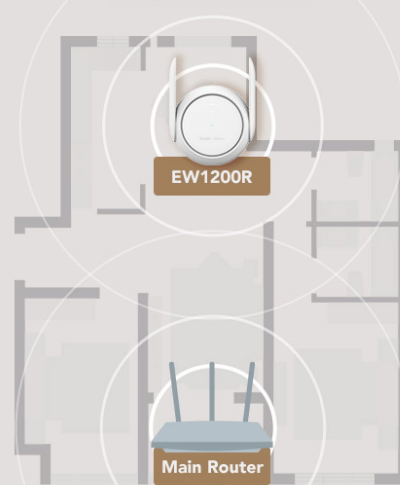

Three-bar Signal Indicator Guides you to Find the Best Spot

EW1200R clearly shows you the signal strength and guides you the best spot to position the repeater, while others only give you the "Yes or No" answer

Highlight Features

Reyee Mesh Brings you Unlimited Signal Connection Everywhere you Go

When the primary router is Reyee Mesh Wi-Fi series, mesh them up and enjoy the seamless network!

More Wireless Mode Options, More Surprise

WPS Mode WISP Mode Repeater Mode AP Mode

WPS Mode

Repeater Mode

* WPS / Mesh / Reset button all in one

Highlight Features

Unique Design, Delicate Look

You can barely find the cuter range extender in the market than EW1200R.