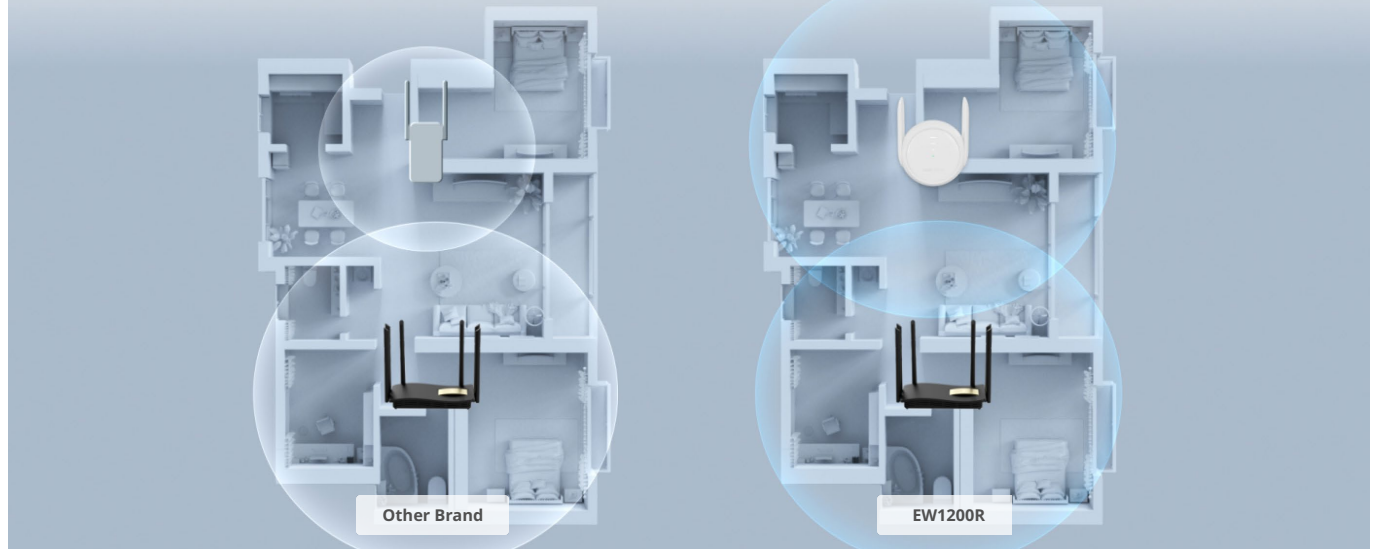

RG-EW1200R

1200Mbps Dual-band Mesh Wi-Fi Extender

DATASHEET

Highlights

- Cover your whole home network with one-click
- Unbreakable Wi-Fi signal throughout your Home
- Three-bar signal indicator guides you to find the best spot
- Reyee Mesh brings you unlimited signal connection everywhere you go
- More wireless mode options, more surprise
- Take control of your home network at your fingertips

Highlight Features

RG-EW1200R

Cover your Whole Home Network with One-click

Dual-band Mesh Wi-Fi Extender

Unbreakable Wi-Fi Signal throughout Your Home

Thanks to the built-in **signal amplifiers**, EW1200R can penetrate more walls and expand the signal to every single corner of your home.

Three-bar Signal Indicator Guides you to Find the Best Spot

EW1200R clearly shows you the signal strength and guides you the best spot to position the repeater, while others only give you the "Yes or No" answer

Highlight Features

Reyee Mesh Brings you Unlimited Signal Connection Everywhere you Go

When the primary router is Reyee Mesh Wi-Fi series, mesh them up and enjoy the seamless network!

More Wireless Mode Options, More Surprise