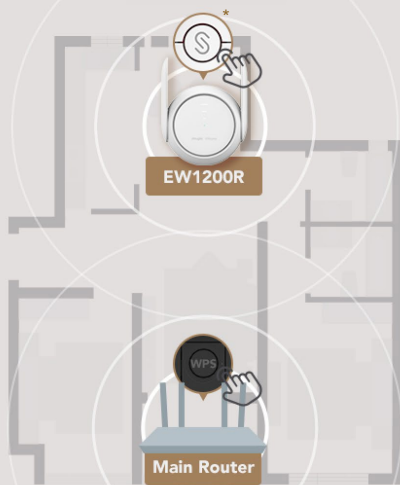

Three-bar Signal Indicator Guides you to Find the Best Spot

EW1200R clearly shows you the signal strength and guides you the best spot to position the repeater, while others only give you the "Yes or No" answer

Highlight Features

Reyee Mesh Brings you Unlimited Signal Connection Everywhere you Go

When the primary router is Reyee Mesh Wi-Fi series, mesh them up and enjoy the seamless network!

More Wireless Mode Options, More Surprise

WPS Mode WISP Mode Repeater Mode AP Mode

WPS Mode

Repeater Mode

* WPS / Mesh / Reset button all in one

Highlight Features

Unique Design, Delicate Look

You can barely find the cuter range extender in the market than EW1200R.