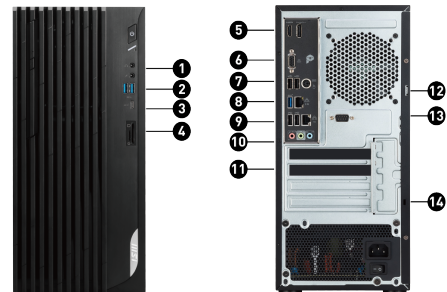

CONNECTIONS

- | | |
|--|---|
| 1. 1x Headphone-out / 1x Mic-in | 2. 2x USB 3.2 Gen 1 Type A |
| 3. 1x USB 3.2 Gen 2 Type C | 4. 1x Card Reader (Support SD & Micro SD Card) |
| 5. 1x HDMI™ out (2.1) / 1x DisplayPort (1.4) | 6. 1x D-Sub (VGA) |
| 7. 2x USB 2.0 Type A / 1x PS/2 | 8. 1x USB 3.2 Gen 1 Type A / 1x RJ45 LAN (2.5G LAN) |
| 9. 2x USB 2.0 Type A / 1x RJ45 LAN (1G LAN) | 10. 3x Audio Jack |
| 11. 1x Padlock | 12. 1x COM Port |
| 13. 1x Kensington Lock | |