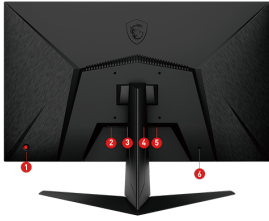

Carton Dimension (W X D X H)

WW carton: 683 x 157 x 463 mm
Outer: 698 x 172 x 488 mm

Note

Display Port: 1920 x 1080 (Up to 180Hz)
HDMI™: 1920 x 1080 (Up to 180Hz)

Adobe RGB, DCI-P3 and sRGB follow CIE1976 Standard

CONNECTIONS

1. 5-way joystick navigator
2. DC jack
3. 2 x HDMI™ (2.0b)
4. 1 x Display Port (1.2a)
5. Headphone out
6. Kensington lock