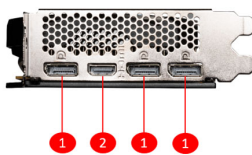

Reinforcing Backplate

The reinforcing backplate features a flow-through design that provides additional ventilation.

Zero Frozr

The fans completely stop when temperatures are relatively low, eliminating all noise.

CONNECTIONS

1. DisplayPort
2. HDMI™