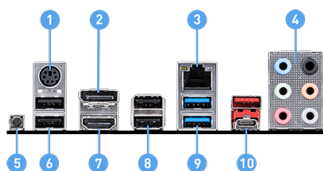

CONNECTIONS

1. Clavier/souris	2. DisplayPort
3. LAN	4. Connecteurs audio HD
5. Bouton Flash BIOS	6. USB 2.0
7. HDMI™	8. USB 2.0
9. USB 3.2 Gen 1 5 Gb/s Type-A	10. USB 3.2 Gen 2 10 Gb/s Type-A+C