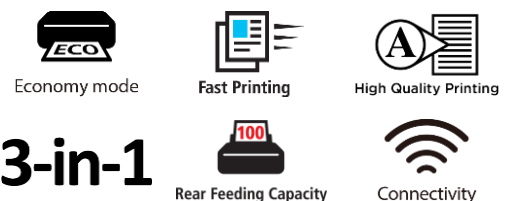

# FAST PRINTS. HUGE SAVINGS

A fast, cost-efficient 3-in-1 everyday printer with Wi-Fi for productive students, families and home users.

- **Ultra-low running costs**  
Make huge savings over the printer's lifetime thanks to refillable high-yield ink tanks. Print 3,100<sup>1</sup> black ink pages (3,900 in Economy) and 4,400<sup>1</sup> colour ink pages (4,600 in Economy)
- **Simple operation**  
Easy, straightforward day-to-day use thanks to clear buttons and single-action print head installation
- **High-speed productivity**  
Get your documents faster thanks to print speeds of 11.0 ipm (mono) and 6.0 ipm (colour)
- **Easy at-home maintenance**  
Keep downtime to a minimum thanks to the user-replaceable maintenance cartridge and mechanical ID no-squeeze ink bottles
- **Wireless connectivity**  
Print seamlessly from a range of devices with Wi-Fi connectivity and support for PIXMA Cloud Link, Canon PRINT app, Apple AirPrint and more
- **Work with more media**  
Get creative at home with the ability to print on magnetic and matte photo paper
- **Optional high yield ink bottles**  
Boost productivity to 6,000<sup>1</sup> black ink pages (7,600 in Economy) and 7,700<sup>1</sup> colour ink pages (8,100 in Economy) with high yield bottles