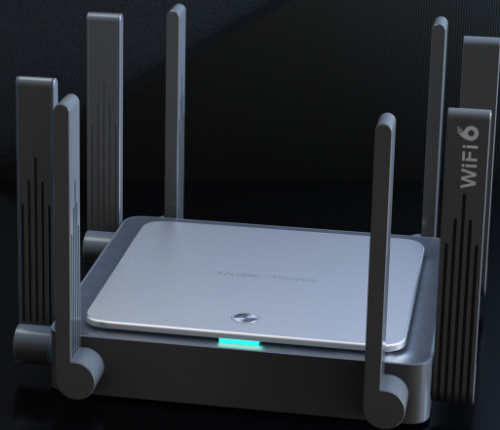

Highlight Features

Time for WiFi 6, Time for RG-EW3200GX PRO

RG-EW3200GX PRO, the **Red Dot Design Award 2021** winner.
All-round upgrade of Wi-Fi performance, supported by **Tolly** certificate.
Get your home ready for the Next-Gen Gigabit Wi-Fi 6!

5 Gigabit
Ethernet ports

3200M
Dual-band

802.11ax