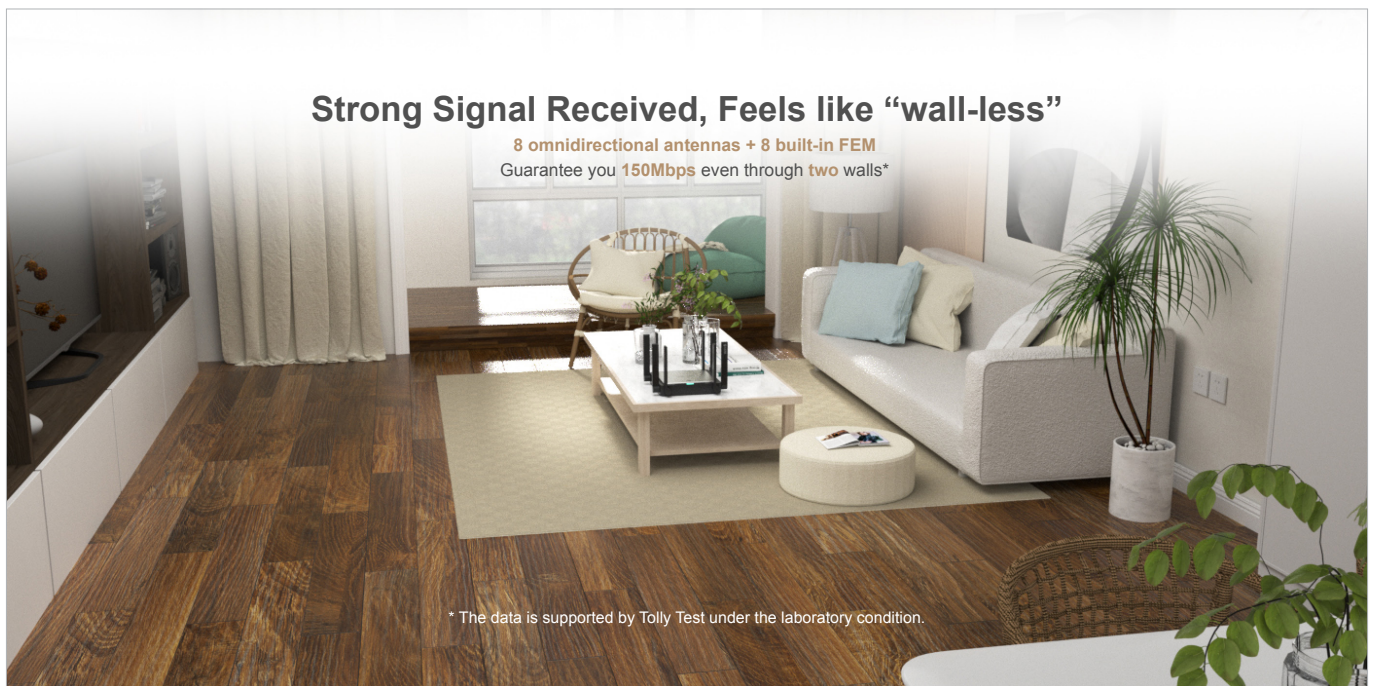

### Strong Signal Received, Feels like “wall-less”

8 omnidirectional antennas + 8 built-in FEM  
Guarantee you 150Mbps even through two walls\*