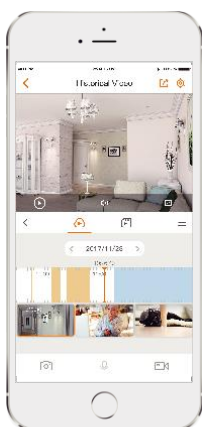

Imou

Versa

Model ID: IPC-C22FP-C

1080P H.265 Wi-Fi Bullet Baby Monitor Camera

Versa delivers 2MP live monitoring with a 2.8mm F1.6 high performance lens, it supports four night vision modes for clear-as day clarity even in pitch dark. With IP65 certified casing, the camera can be used as wall mounted camera under different weather conditions. With 120dB security siren, Versa actively keeps unwelcome visitors away from what you care about. With magnetic mounting bracket you can put it everywhere you want it.

Scare stangers away from your home

Two-way Talk

Communicate with family and pets easily

Cloud Service

Supports Cloud Storage or Micro SD card (up to 256GB)

Stay close with what you care

With Cloud service, you will have access to what you care as long as Internet is available. You can record daily or motion videos on Cloud and play back anytime anywhere.

Specifications

Camera

1/2.8" 2Megapixel Progressive CMOS
 2MP(1920 x 1080)
 Night Vision: 20m(66ft) IR Distance
 2.8mm Fixed Lens
 Field of View : 97°(H), 52°(V), 114°(D)

Video & Audio

Video Compression : H.265/H.264
 Up to 25/30fps Frame Rate
 8x Digital Zoom
 Two-way Audio