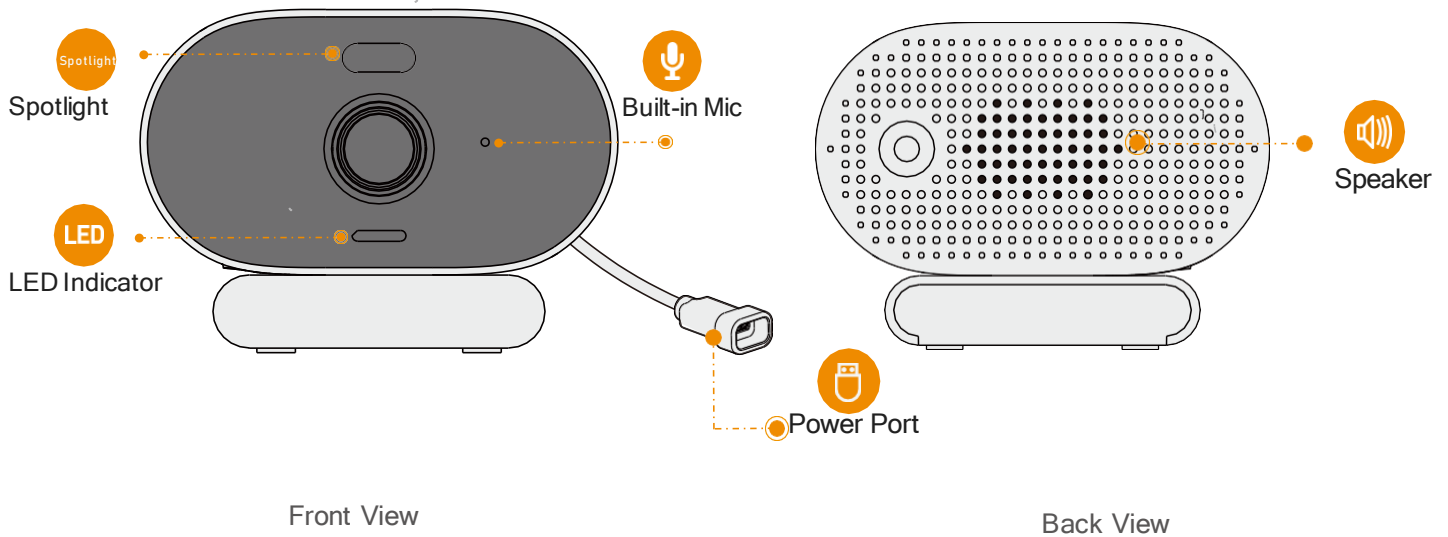

Imou

Versa

Model ID: IPC-C22FP-C

1080P H.265 Wi-Fi Bullet Baby Monitor Camera

Versa delivers 2MP live monitoring with a 2.8mm F1.6 high performance lens, it supports four night vision modes for clear-as day clarity even in pitch dark. With IP65 certified casing, the camera can be used as wall mounted camera under different weather conditions. With 120dB security siren, Versa actively keeps unwelcome visitors away from what you care about. With magnetic mounting bracket you can put it everywhere you want it.

Scare stangers away from your home

Two-way Talk

Communicate with family and pets easily

Cloud Service

Supports Cloud Storage or Micro SD card (up to 256GB)

Stay close with what you care

With Cloud service, you will have access to what you care as long as Internet is available. You can record daily or motion videos on Cloud and play back anytime anywhere.

Specifications

Camera

1/2.8" 2Megapixel Progressive CMOS
 2MP(1920 x 1080)
 Night Vision: 20m(66ft) IR Distance
 2.8mm Fixed Lens
 Field of View : 97°(H), 52°(V), 114°(D)

Video & Audio

Video Compression : H.265/H.264
 Up to 25/30fps Frame Rate
 8x Digital Zoom
 Two-way Audio

Notice Management

Motion Detection
 Human Detection
 Configurable Region
 AbnormalSound Alarm

Network

Wi-Fi:IEEE802.11b/g/n,50m Open Field
 Imou App: iOS, Android
 onvif

Auxiliary Interface

Micro SD Card Slot (up to 256GB)
 Built-in Mic & Speaker
 Reset Button