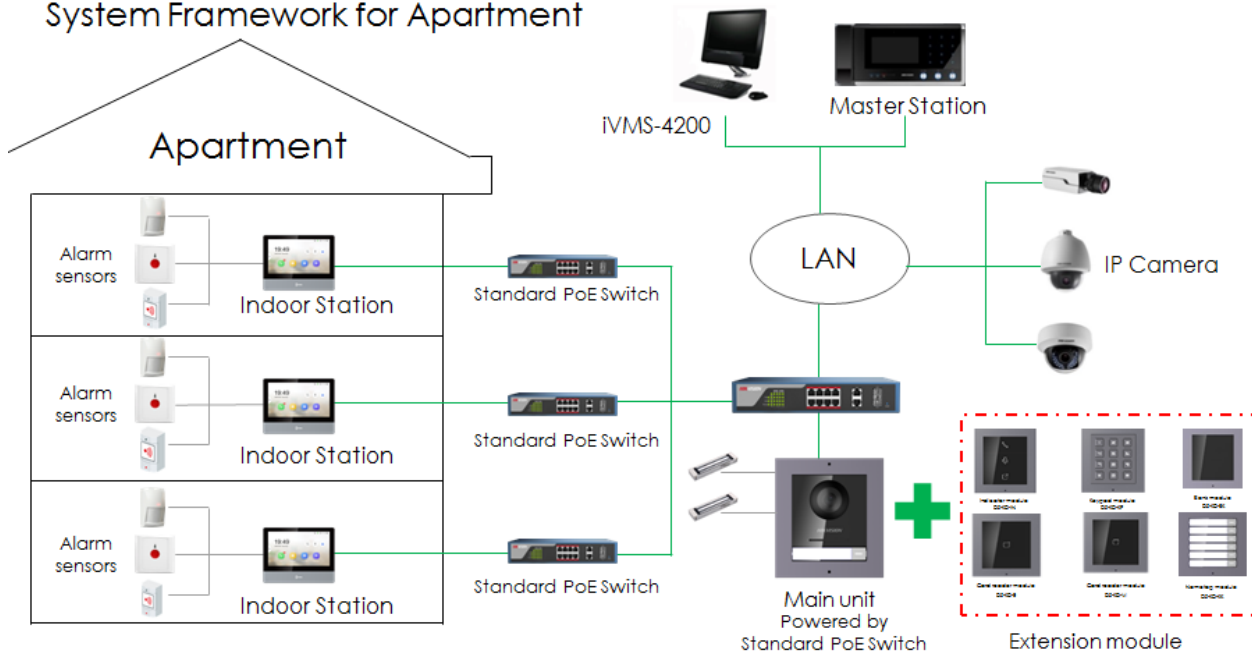

Typical Application

System Framework for Apartment