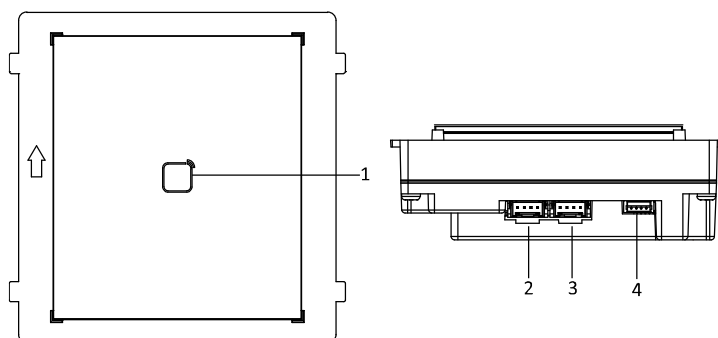

## Specification

Model	DS-KD-M		DS-KD-E
System parameters	Processor	Embedded MCU Processor	
	Internal card reader	Built-in Card Reader	
Interfaces	Module-connecting	2(1 Input, 1 Output)	
General	Card type	Mifare Card	EM Card
	DIP switch	8	
	Power input	12 VDC(Powered by the other module)	
	Power output	12 VDC(Powered for the other module)	
	Power consumption	≤2 W	
	Working temperature	-40° C to +60° C(-40° F to 140° F)	
	Working humidity	10% to 95%	
	IP protection level	IP65	
	Installation	Flush Mounting, Surface Mounting	
	Dimensions (L × W × H)	98.5 mm × 100 mm × 33.7 mm (3.87" × 3.95" × 1.33")	

## Appearance and Interface

No.	Description
1	Card Reading Area
2	Module-connecting Interface(output)
3	Module-connecting Interface(input)
4	Debug Port