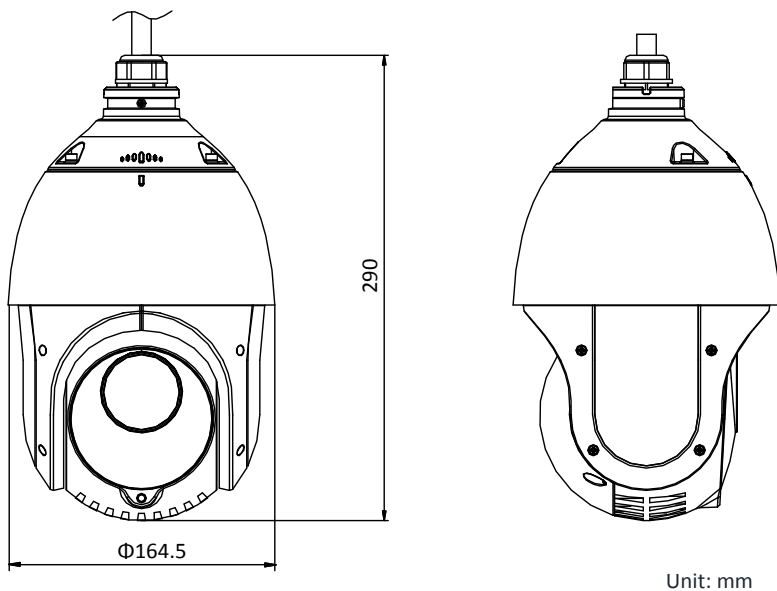

DORI

The DORI (detect, observe, recognize, identify) distance gives the general idea of the camera ability to distinguish persons or objects within its field of view.

It is calculated based on the camera sensor specification and the criteria given by EN 62676-4: 2015.

DORI	Detect	Observe	Recognize	Identify
Definition	25 px/m	63 px/m	125 px/m	250 px/m
Distance (Tele)	2400.0 m (7874.0 ft)	952.4 m (3124.7 ft)	480.0 m (1574.8 ft)	240.0 m (787.4 ft)

Available Model

DS-2DE4425IW-DE (E) 12 VDC & PoE (802.3 at, class 4)

Dimensions

Accessory

Included:

ASW0081-1220002W

Power adapter

Included: