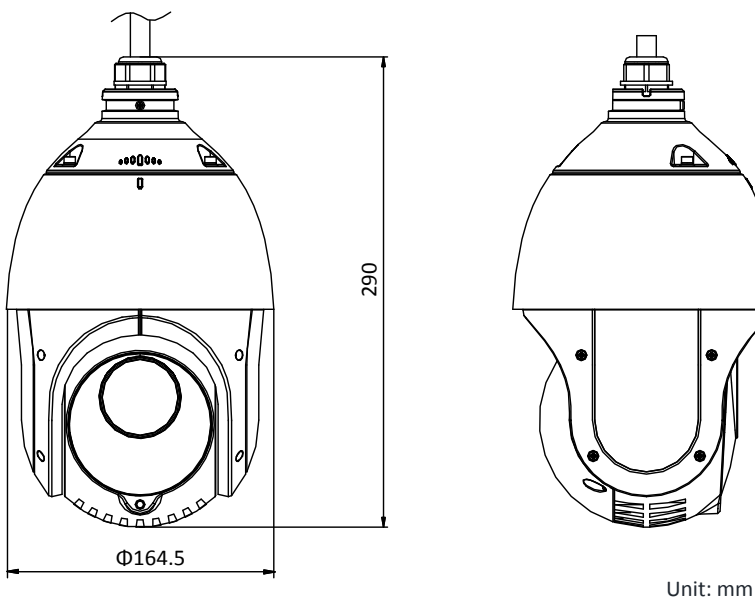

DORI

The DORI (detect, observe, recognize, identify) distance gives the general idea of the camera ability to distinguish persons or objects within its field of view.

It is calculated based on the camera sensor specification and the criteria given by EN 62676-4: 2015.

DORI	Detect	Observe	Recognize	Identify
Definition	25 px/m	63 px/m	125 px/m	250 px/m
Distance (Tele)	960.0 m (3149.6 ft)	381.0 m (1249.8 ft)	192.0 m (629.9 ft)	96.0 m (315.0 ft)

Available Model

DS-2DE4215IW-DE (E), 12 VDC & PoE (802.3 at, class4)

Dimensions

Accessory

Included:

DS-1618ZJ
Wall Mount

Optional: