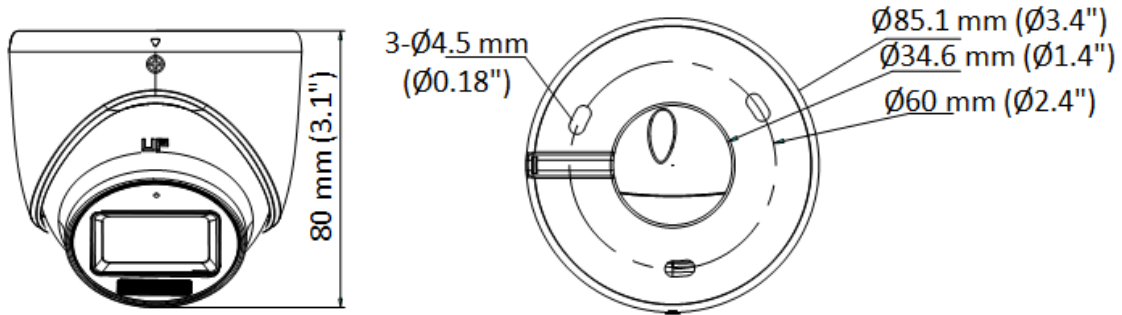

## ▪ Specification

Camera	
Image Sensor	4K CMOS
Max. Resolution	3840 (H) × 2160 (V)
Min. Illumination	0.01 Lux @ (F1.6, AGC ON), 0 Lux with IR
Shutter Time	PAL: 1/12.5 s to 1/50, 000 s NTSC: 1/15 s to 1/50, 000 s
Day & Night	ICR
Angle Adjustment	Pan: 0 to 360°, Tilt: 0 to 75°, Rotation: 0 to 360°
Signal System	PAL/NTSC
Lens	
Lens Type	2.8 mm and 3.6 mm fixed focal lens
Focal Length & FOV	2.8 mm, horizontal FOV: 108°, vertical FOV: 59°, diagonal FOV: 127° 3.6 mm, horizontal FOV: 88°, vertical FOV: 44°, diagonal FOV: 105°
Lens Mount	M12
Illuminator	
Supplement Light Type	White Light,IR
Supplement Light Range	IR : Up to 30 m White Light : Up to 20 m
Image	
Image Settings	Brightness, Sharpness, Smart IR
Frame Rate	TVI: 8 MP @12.5 fps, 8 MP @15 fps, 4 MP @25 fps, 4 MP @30fps, 2 MP @25 fps, 2 MP @30 fps AHD: 8MP@15fps CVI: 8MP@12.5fps, 8MP@15fps CVBS: PAL/NTSC
Day/Night Mode	Auto/Color/BW (Black and White)
Wide Dynamic Range (WDR)	Digital WDR
Image Enhancement	DWDR/BLC/HLC/Global
White Balance	Auto/Manual
AGC	Yes
Interface	
Video Output	Switchable TVI/AHD/CVI/CVBS
General	
Power	12 VDC ± 25%, 0.38 A, max. 4.6 W, *You are recommended to use one power adapter to supply the power for one camera.
Material	Metal
Dimension	80 mm × Ø85.1 mm (3.1" × Ø3.4")
Weight	Approx. 310 g (0.68 lb.)
Operating Condition	-40 °C to 60 °C (-40 °F to 140 °F), humidity: 90% or less (non-condensation)
Communication	HIKVISION-C
Language	English
Approval	
Protection	IP67

## ▪ Available Model

DS-2CE76U0T-LMF(2.8mm)

DS-2CE76U0T-LMF(3.6mm)

▪ **Dimension**

▪ **Accessory**

▪ **Optional**

DS-1272ZJ-110-TRS Wall mount	DS-1275ZJ-SUS Vertical pole mount	DS-1276ZJ-SUS Corner mount	DS-1280ZJ-XS Junction box
			
			