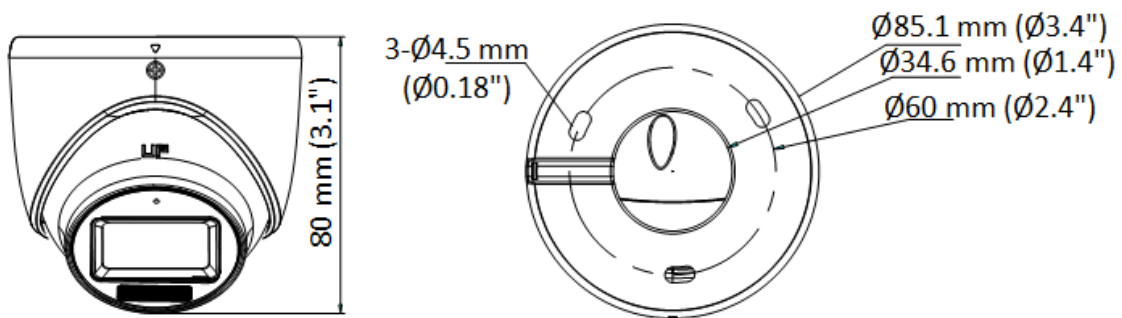

▪ Specification

Camera	
Image Sensor	3K CMOS
Max. Resolution	2960 (H) × 1665 (V)
Min. Illumination	0.01 Lux @ (F1.6, AGC ON), 0 Lux with IR
Shutter Time	PAL: 1/25 s to 1/50, 000 s; NTSC: 1/30 s to 1/50, 000 s
Day & Night	ICR
Angle Adjustment	Pan: 0 to 360°, Tilt: 0 to 75°, Rotation: 0 to 360°
Signal System	PAL/NTSC
Lens	
Lens Type	2.8 mm and 3.6 mm fixed focal lens
Focal Length & FOV	2.8 mm, horizontal FOV: 104.9°, vertical FOV: 67.3°, diagonal FOV: 129.8° 3.6 mm, horizontal FOV: 81.3°, vertical FOV: 50.7°, diagonal FOV: 102.4°
Lens Mount	M12
Illuminator	
Supplement Light Type	White Light, IR
Supplement Light Range	IR : Up to 30 m White Light : Up to 20 m
Image	
Image Settings	Brightness, Sharpness, Smart IR
Frame Rate	TVI: 3K@20 fps, 4 MP@25 fps/30 fps, 1080p@25 fps/30 fps AHD: 5 MP@20 fps, 4 MP@25 fps/30 fps CVI: 4 MP@25 fps/30 fps CVBS: PAL/NTSC
Day/Night Mode	Auto/Color/BW (Black and White)
Wide Dynamic Range (WDR)	Digital WDR
Image Enhancement	DWDR/BLC/HLC/Global
White Balance	Auto/Manual
AGC	Yes
Interface	
Video Output	Switchable TVI/AHD/CVI/CVBS
Built-in Microphone	Yes
General	
Material	Metal
Dimension	80 mm × Ø85.1 mm (3.1" × Ø3.4")
Weight	Approx. 300 g (0.66 lb.)
Operating Condition	-40 °C to 60 °C (-40 °F to 140 °F), humidity: 90% or less (non-condensation)
Communication	HIKVISION-C
Language	English
Power Supply	12 VDC ± 25% *You are recommended to use one power adapter to supply the power for one camera.
Consumption	Max. 2.9 W
Approval	
Protection	IP67

▪ **Available Model**

DS-2CE76K0T-LMFS(2.8mm)

DS-2CE76K0T-LMFS(3.6mm)

▪ **Dimension**

▪ **Accessory**

▪ **Optional**

DS-1272ZJ-110-TRS Wall mount	DS-1275ZJ-SUS Vertical pole mount	DS-1276ZJ-SUS Corner mount	DS-1280ZJ-XS Junction box
			
			