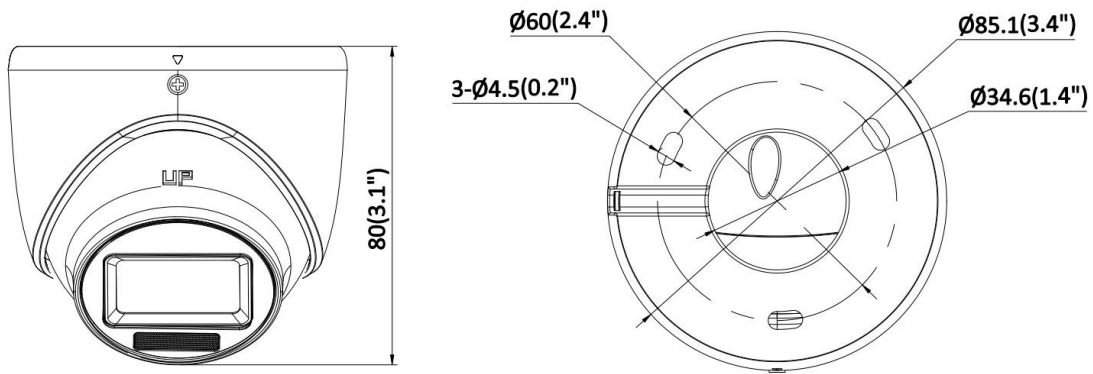

▪ Specification

Camera	
Image Sensor	2 MP CMOS
Max. Resolution	1920 (H) × 1080 (V)
Min. Illumination	0.02 Lux @ (F2.2, AGC ON), 0 Lux with IR
Shutter Time	PAL: 1/25 s to 1/50,000 s; NTSC: 1/30 s to 1/50,000 s
Day & Night	ICR
Angle Adjustment	Pan: 0 to 360°, Tilt: 0 to 75°, Rotate: 0 to 360°
Signal System	PAL/NTSC
Lens	
Lens Type	Fixed focal lens, 2.8 and 3.6 mm optional
Focal Length & FOV	2.8 mm, horizontal FOV: 97°, vertical FOV: 54°, diagonal FOV: 113° 3.6 mm, horizontal FOV: 77°, vertical FOV: 43°, diagonal FOV: 90°
Lens Mount	M12
Illuminator	
Supplement Light Type	White Light, IR
Supplement Light Range	IR : Up to 20 m White Light : Up to 20 m
Image	
Image Parameters Switch	STD/HIGH-SAT/HIGHLIGHT
Image Settings	Brightness, Sharpness, Smart IR
Frame Rate	TVI: 1080p @ 30 fps, 1080p @ 25 fps AHD: 1080p @ 30 fps, 1080p @ 25 fps CVI: 1080p @ 30 fps, 1080p @ 25 fps CVBS: PAL/NTSC
Wide Dynamic Range (WDR)	Digital WDR
Image Enhancement	DWDR/BLC/HLC/Global
White Balance	Auto/Manual
AGC	Yes
Interface	
Video Output	Switchable TVI/AHD/CVI/CVBS
General	
Material	Metal
Dimension	Ø85.1mm × 80 mm (Ø3.4" × 3.1")
Weight	Max. 290 g (0.64 lb.)
Operating Condition	-40 °C to 60 °C (-40 °F to 140 °F). Humidity: 90% or less (non-condensation)
Communication	HIKVISION-C
Language	English
Power Supply	12 VDC ± 25%, Max. 3.2 W *You are recommended to use one power adapter to supply the power for one camera.
Approval	
Protection	IP67

▪ **Available Model**

DS-2CE76D0T-EXLMF(2.8mm)

DS-2CE76D0T-EXLMF(3.6mm)

▪ **Dimension**

Unit: mm (inch)

▪ **Accessory**

▪ **Optional**

DS-2280ZJ Wall Mount	DS-1280ZJ-XS Junction Box	DS-1276ZJ-SUS Corner Mount	DS-1275ZJ-SUS Vertical Pole Mount	DS-1272ZJ-110-TRS Wall Mount
				