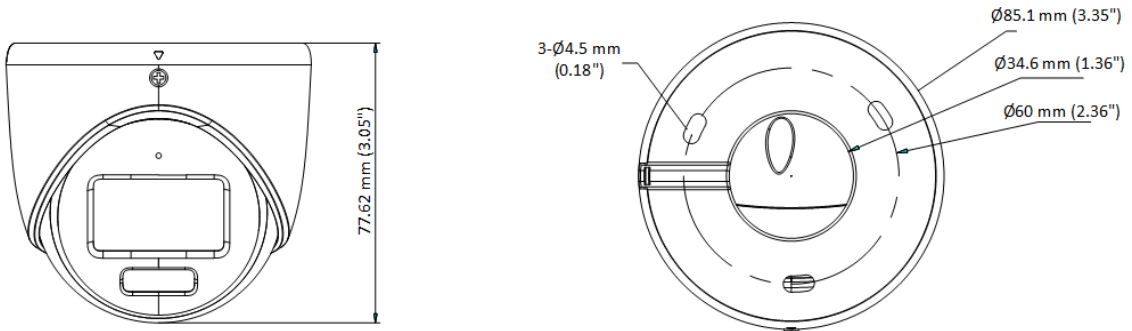

▪ Specification

Camera	
Image Sensor	3K CMOS
Signal System	PAL/NTSC
Resolution	2960 (H) × 1665 (V)
Frame Rate	TVI: 3K @20 fps, 4 MP @25 fps/30 fps, 1080p @25 fps/30 fps AHD: 5 MP @20 fps, 4 MP @25 fps/30 fps CVI: 4 MP @25 fps/30 fps CVBS: PAL/NTSC
Min. Illumination	0.001 Lux @(F1.0, AGC ON), 0 Lux with white light
Shutter Time	PAL: 1/25 s to 1/50,000 s;NTSC: 1/30 s to 1/50,000 s
Lens	2.8 mm, 3.6 mm fixed focal lens
Field of View	2.8 mm, horizontal FOV: 110°, vertical FOV: 60°, diagonal FOV: 143° 3.6 mm, horizontal FOV: 94°, vertical FOV: 50°, diagonal FOV: 112°
Lens Mount	M12
Light Alarm	Solid Light Alarm (White Light)
Day & Night	ICR
WDR (Wide Dynamic Range)	Digital WDR
Angle Adjustment	Pan: 0° to 360°, Tilt: 0° to 75°, Rotation: 0° to 360°
Illuminator	
Supplement Light Type	IR, White Light
Supplement Light Range	IR: Up to 20 m,White Light: Up to 20 m
Smart Supplement Light	Yes
Image	
White Light	Auto/Off
Image Mode	STD/HIGH-SAT/HIGHLIGHT
AGC	Yes
Day/Night Mode	Auto
White Balance	Auto/Outdoor/Global/Manual
AE (Auto Exposure) Mode	DWDR,BLC,HLC,Global,HLS
Noise Reduction	2D DNR
Language	English
Function	Brightness,Smart IR,Sharpness,Anti-Banding,AGC
Interface	
Video Output	Switchable TVI/AHD/CVI/CVBS
Audio In	Built-in mic
General	
Power	12 VDC ± 25%, max.3.9 W,*You are recommended to use one power adapter to supply the power for one camera.
Operating Conditions	-40 °C to 60 °C (-40 °F to 140 °F), Humidity: 90% or less (non-condensing)
Protection Level	IP67
Material	Metal
Communication	HIKVISION-C
Dimension	Ø85.1 mm × 77.62 mm (Ø3.35" × 3.05")

Weight	Approx. 330 g (0.73 lb.)
--------	--------------------------

▪ **Available Model**

DS-2CE70KF0T-LMFS(2.8mm)

DS-2CE70KF0T-LMFS(3.6mm)

▪ **Dimension**

▪ **Accessory**

▪ **Optional**

DS-2280ZJ Wall Mount	DS-1275ZJ-SUS Vertical Pole Mount	DS-1276ZJ-SUS Corner Mount	DS-1280ZJ-XS Junction Box	DS-1272ZJ-110-TRS Wall Mount
				
				